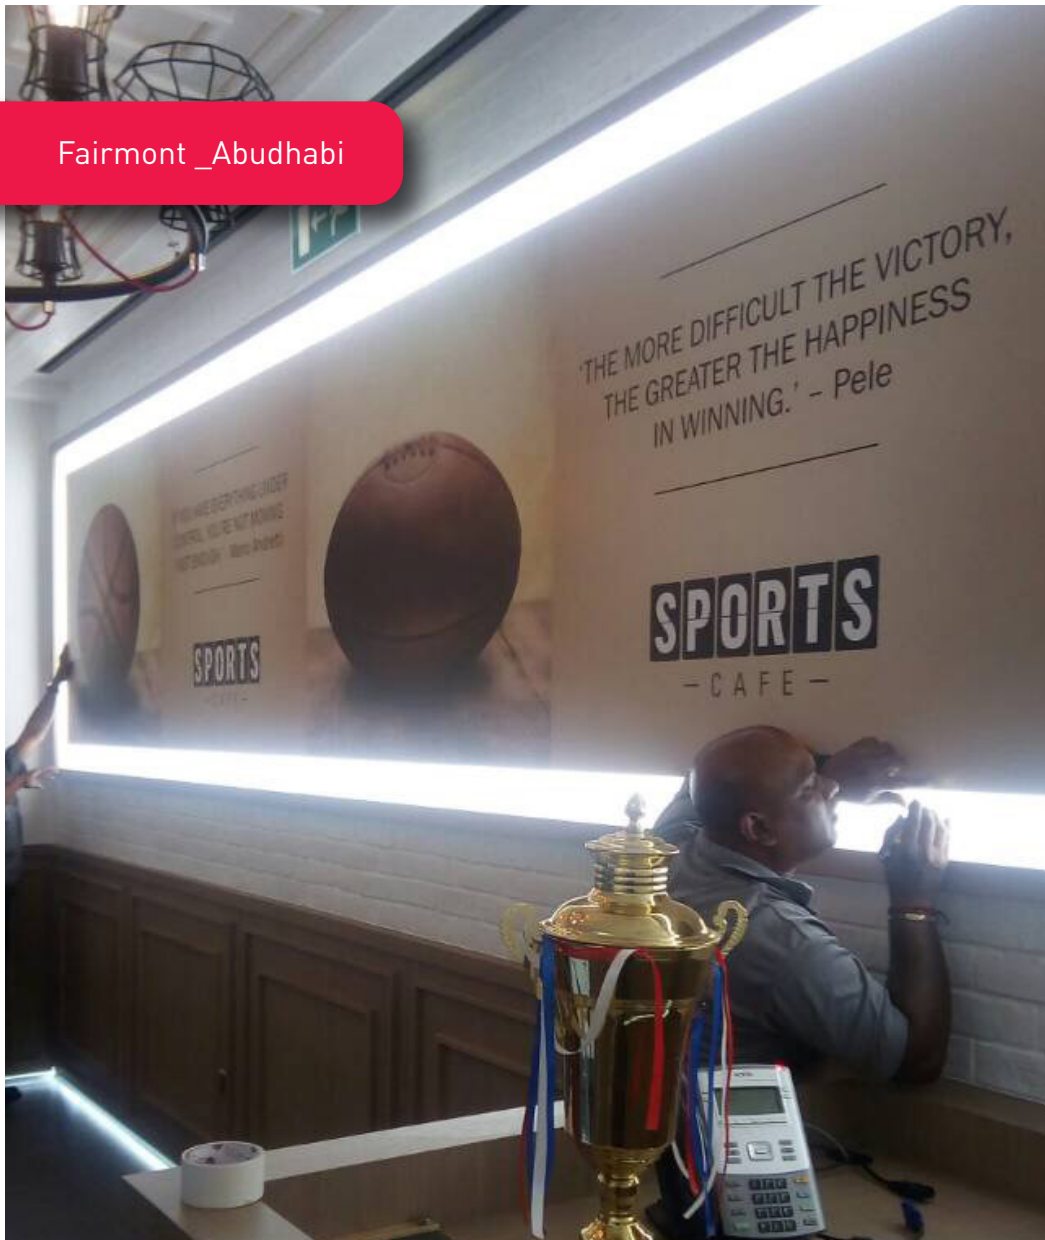

Fairmont_Abudhabi